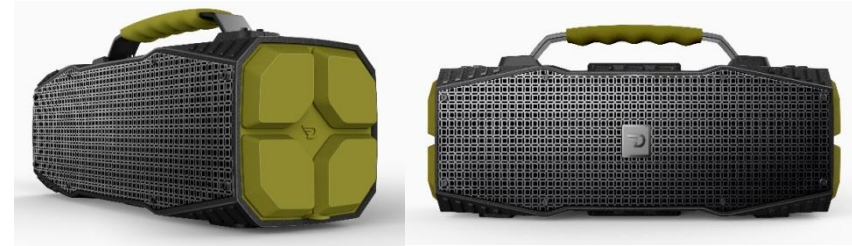

# Elemental

Extreme Outdoors Bluetooth Speaker & flashlight

## Specifications :

- 30W High Premium Performance Sound System
- 110 Lumens LED Flashlight w/SOS Flash
- IPX5 Water/Dust/Sand/Snow Protection
- Bluetooth CSR 4.0 + EDR, A2DP AVRCP, APTX
- Play time: Up to 16 Hours
- (7 Hours Max Volume, Full Bass Status)
- Hands Free Calling and NFC Ready
- USB 5V/1A Port for Charging Mobile Devices
- Hi-Fi Sound and Anti-Distortion Circuitry

Two  
connections

Bluetooth

Hands free

10M Working  
Distance