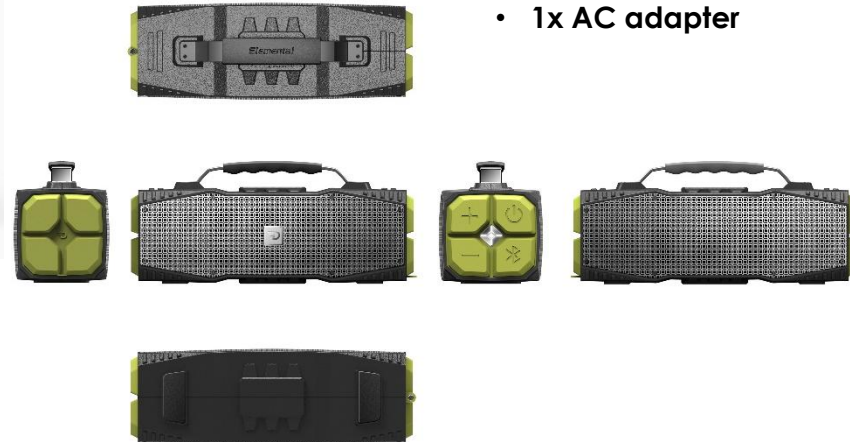

Specifications :

- 30W High Premium Performance Sound System
- 400A Emergency Car Battery Jump Starter
- 110 Lumens LED Flashlight w/SOS Flash
- IPX5 Water/Dust/Sand/Snow Protection
- Bluetooth CSR 4.0 + EDR, A2DP AVRCP, APTX
- 12,000mAh Rechargeable Battery (Power Bank)
- Play time: Up to 16 Hours (7 Hours Max Volume, Full Bass Status)
- Hands Free Calling and NFC Ready
- USB 5V/1A Port for Charging Mobile Devices
- Hi-Fi Sound and Anti-Distortion Circuitry

SURVIVOR

Bluetooth Speaker + Emergency Car Jump Starter

What is in the package :

- 1x Survivor
- 1x Jumper Cable
- 1x 3.5 mm AUX
- 1x Charge Cable
- 1x AC adapter

Two connections

Bluetooth

Hands free

10M Working Distance